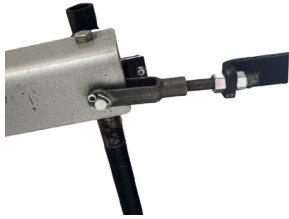

TORSION PARTS

LOCK CROSS MEMBER

PART NO.	FITS TO	DESCRIPTION
577-302835	5K, 7K, 10K	Install Kit Lock Cross Member