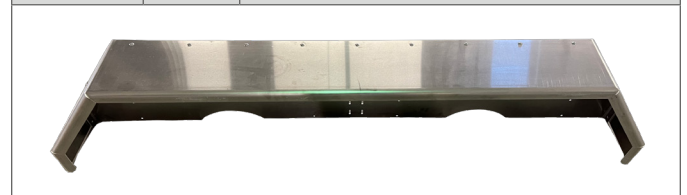

FENDERS

PART NO.	FITS TO	DESCRIPTION
577-302469	14K, 16K	Install Kit CBSD - Fender
577-302470	14K, 16K	Install Kit RSD - Fender
150239	14K, 16K	CBSD Low Profile Fender
150240	14K, 16K	RSD Low Profile Fender