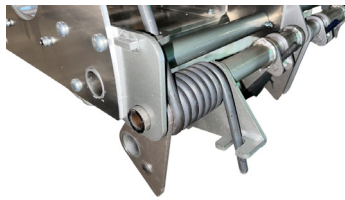

RAMP INSTALL KIT

PART NO.	FITS TO	DESCRIPTION
577-302989	14K 00	CBSD Ramp Install Kit
577-302990	14K 00	RDSB Ramp Install Kit