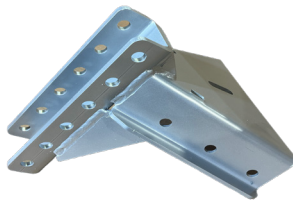

COUPLER CHANNEL

PART NO.	FITS TO	DESCRIPTION
577-302804	7K, 10K	Coupler Channel Kit