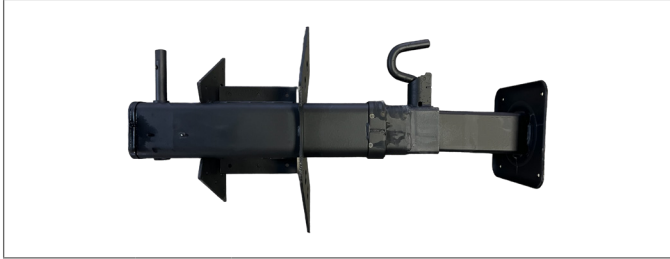

14K DECK OVER PARTS

JACK WELDMENT

PART NO.	FITS TO	DESCRIPTION
577-302960	14K 00	Install Kit Jack Weldment