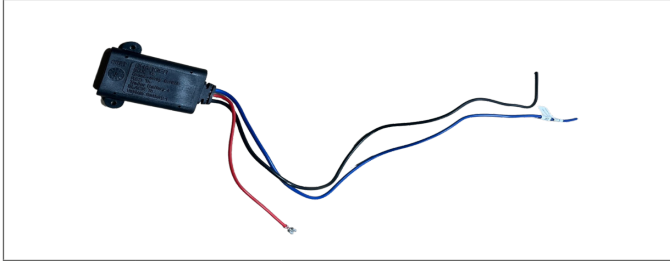

TOOLBOX AREA - TORSION/LEAF SPRING

TRICKLE CHARGER

PART NO.	FITS TO	DESCRIPTION
031-300304	3K, 5K, 7K, 10K	Trickle Charger