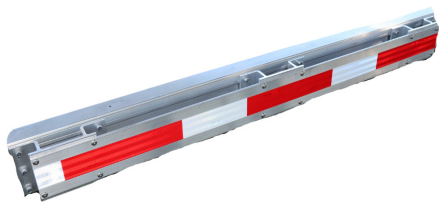

STAKE POCKET REPLACEMENT (1)

PART NO.	FITS TO	DESCRIPTION
577-302979	14K 00	Install Stake Pocket Replacement