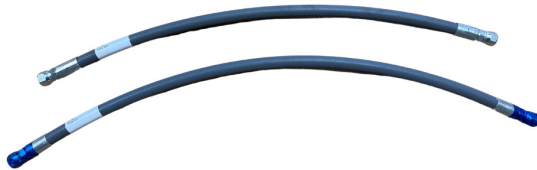

HYDRAULICS

HYDRAULIC HOSES

PART NO.	FITS TO	DESCRIPTION
577-302527	5K, 7K, 10K	26" Hydraulic Hose Service Kit
577-302525	5K, 7K, 10K	30" Hydraulic Hose Service Kit
182832	1026	38" Hydraulic Hose Service Kit
577-302528	5K	78" Hydraulic Hose Service Kit
577-302529	5K	84" Hydraulic Hose Service Kit
577-302531	5K	90" Hydraulic Hose Service Kit
577-302530	5K	98" Hydraulic Hose Service Kit
577-302754	7K, 10K	101" Hydraulic Hose Service Kit
577-302753	7K, 10K	108" Hydraulic Hose Service Kit
182831	1026	172" Hydraulic Hose Service Kit
182830	1026	176" Hydraulic Hose Service Kit