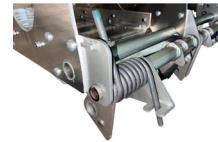

RAMP PIVOT WELDMENT

PART NO.	FITS TO	DESCRIPTION
577-302994	14K 00	Ramp Link Weldment
577-302995	14K 00	Spring Link Weldment (LH)
577-302996	14K 00	Spring Link Weldment (RH)