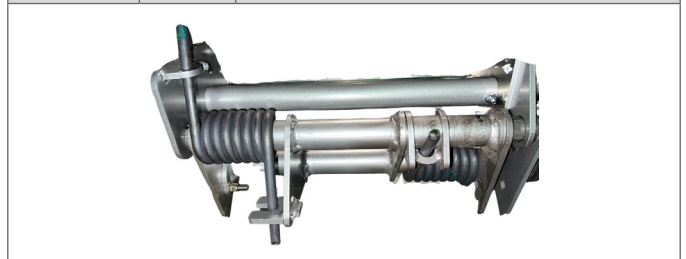

RAMP SPRINGS INSTALL KIT

PART NO.	FITS TO	DESCRIPTION
577-302987	14K 00	Ramp Springs Install Kit